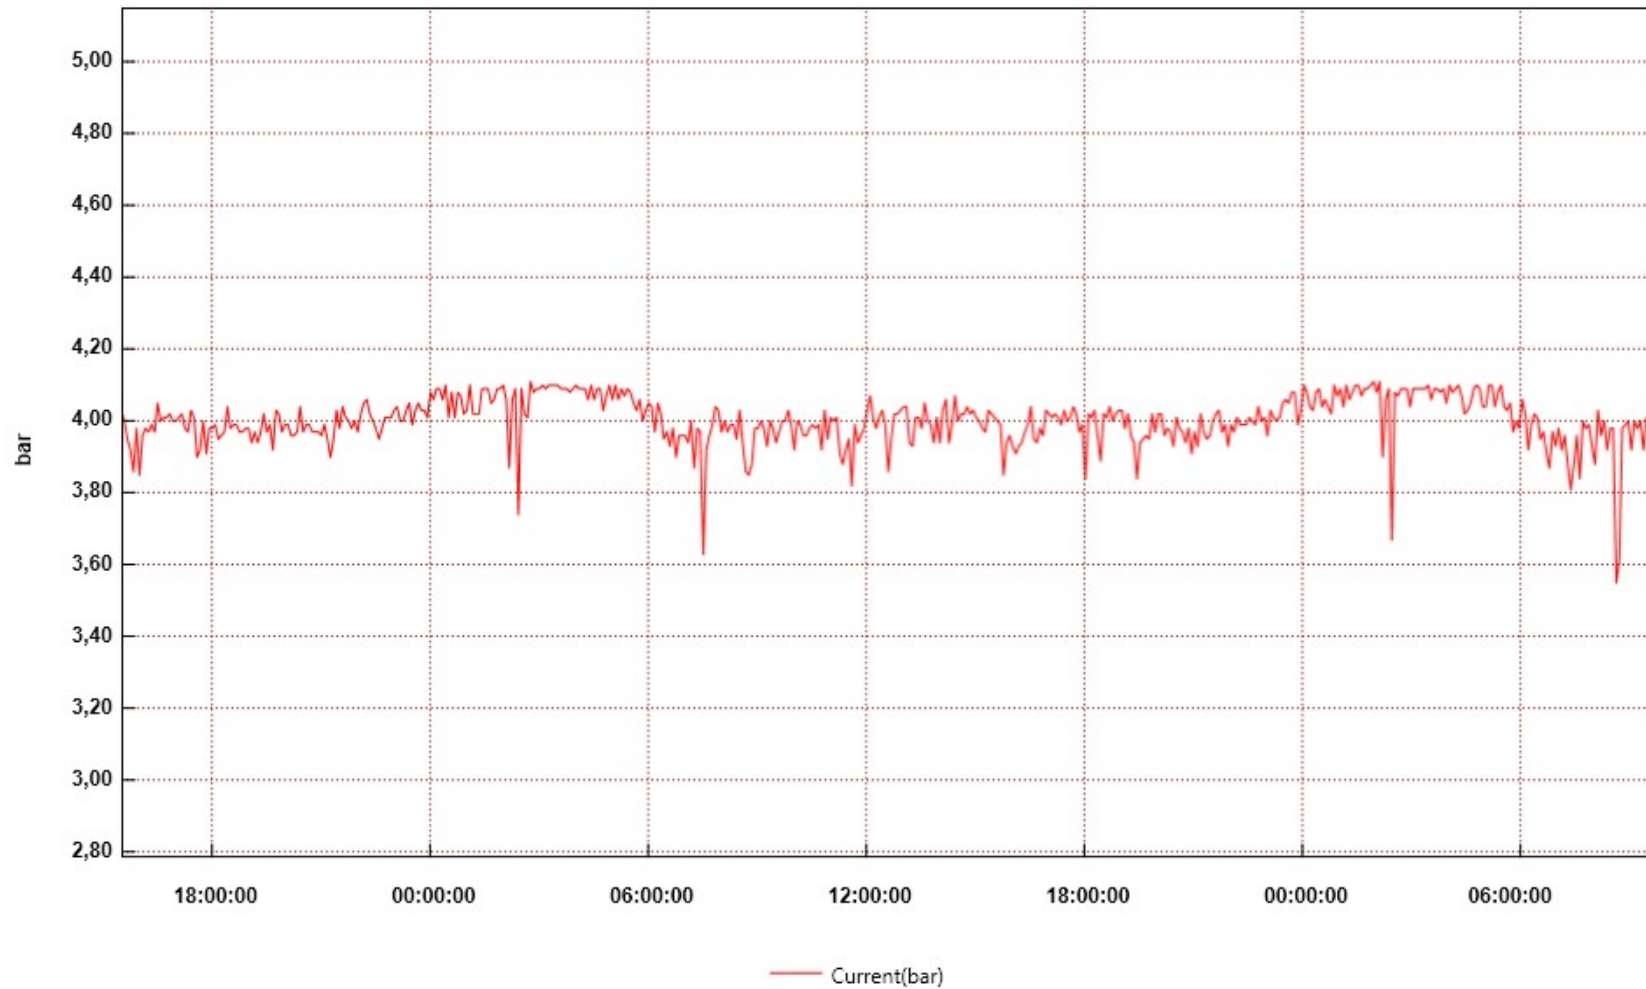

EasyLog USB

From: 31. oktober 2016. a. 15:30:00 - To: 2. november 2016. a. 9:48:27