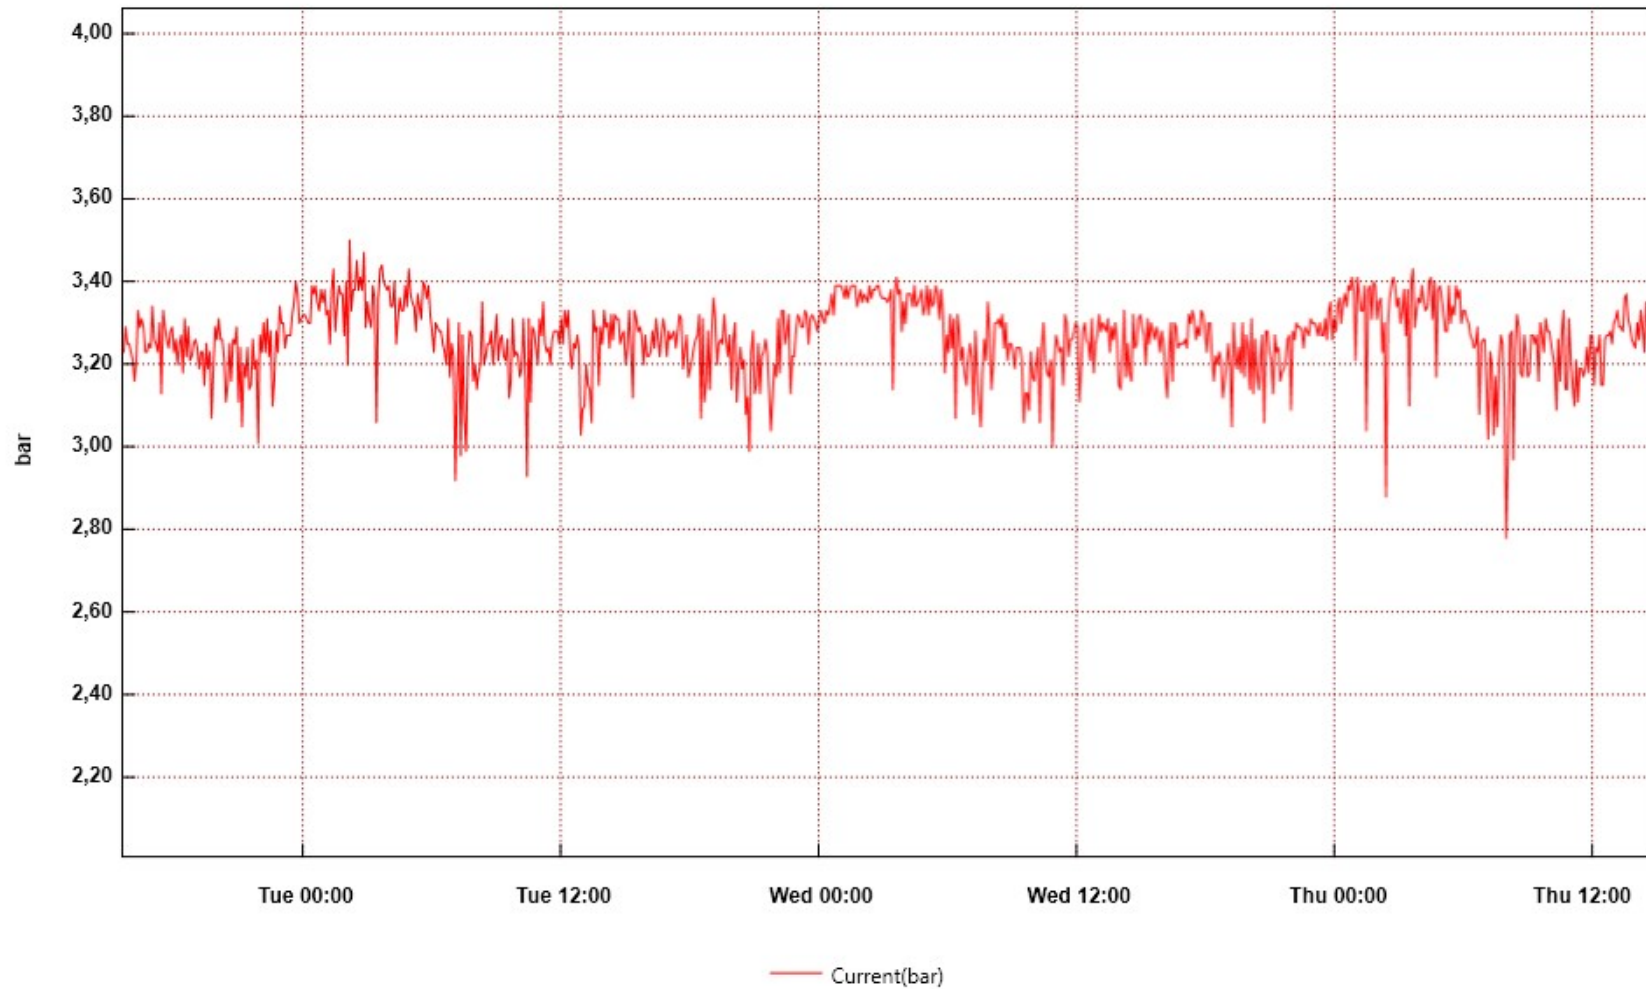

EasyLog USB

From: 5. september 2016. a. 15:33:11 - To: 8. september 2016. a. 15:05:55