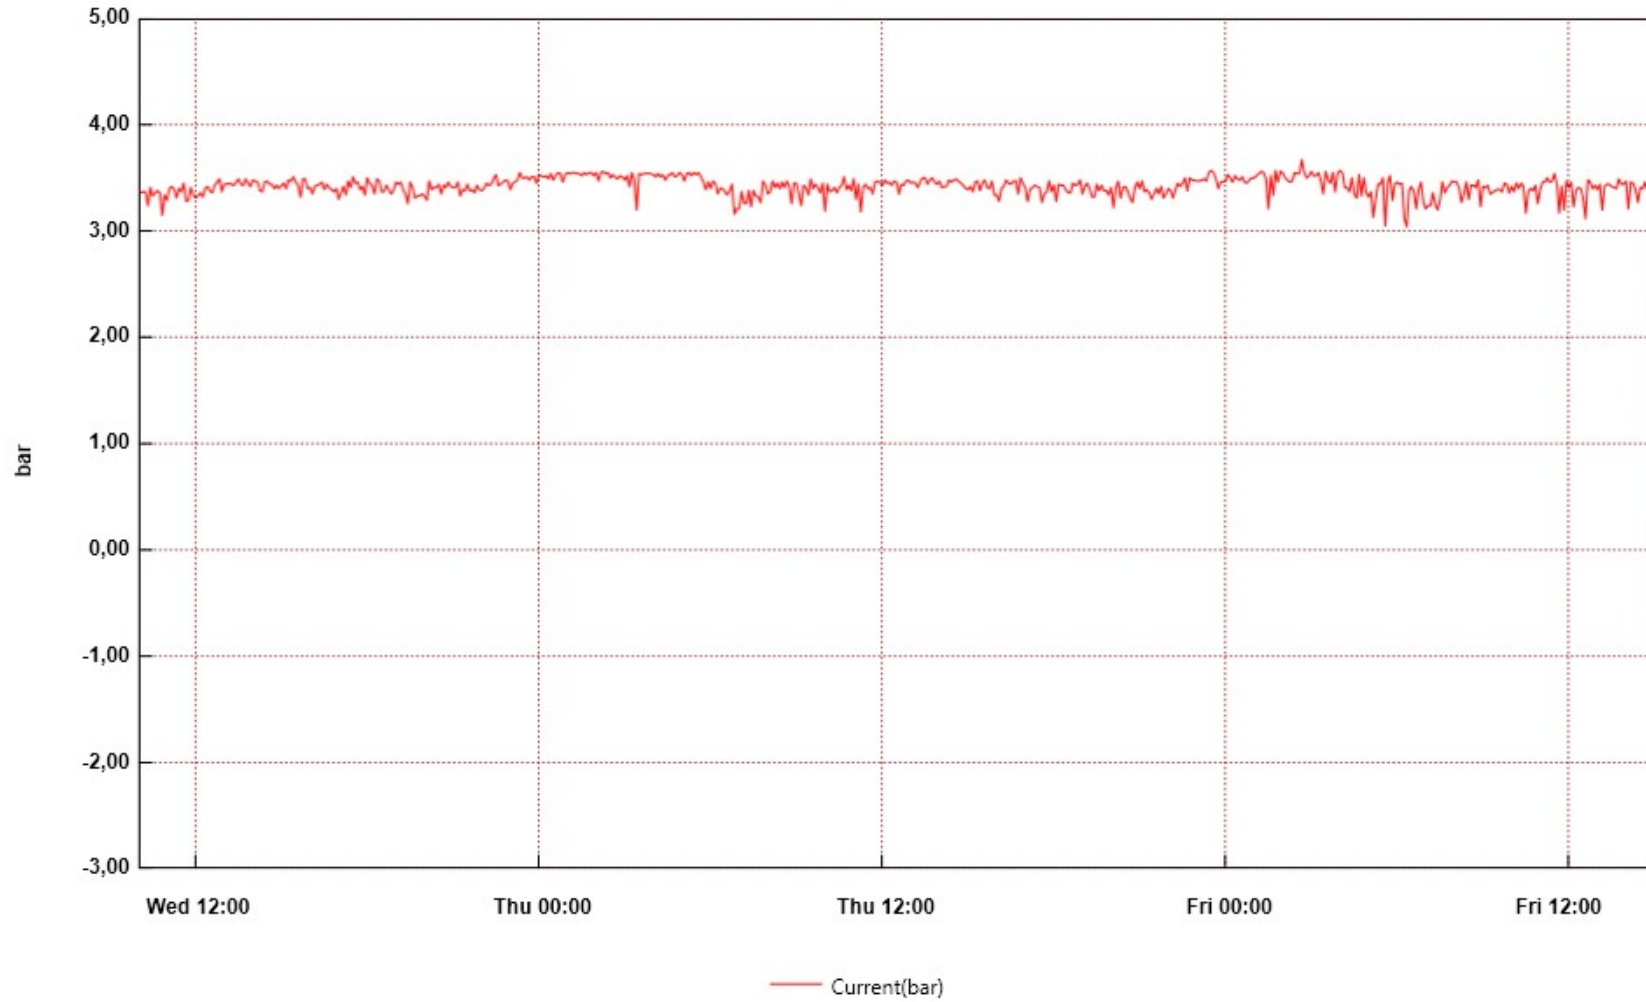

EasyLog USB

From: 21. september 2016. a. 10:00:00 - To: 23. september 2016. a. 15:10:00