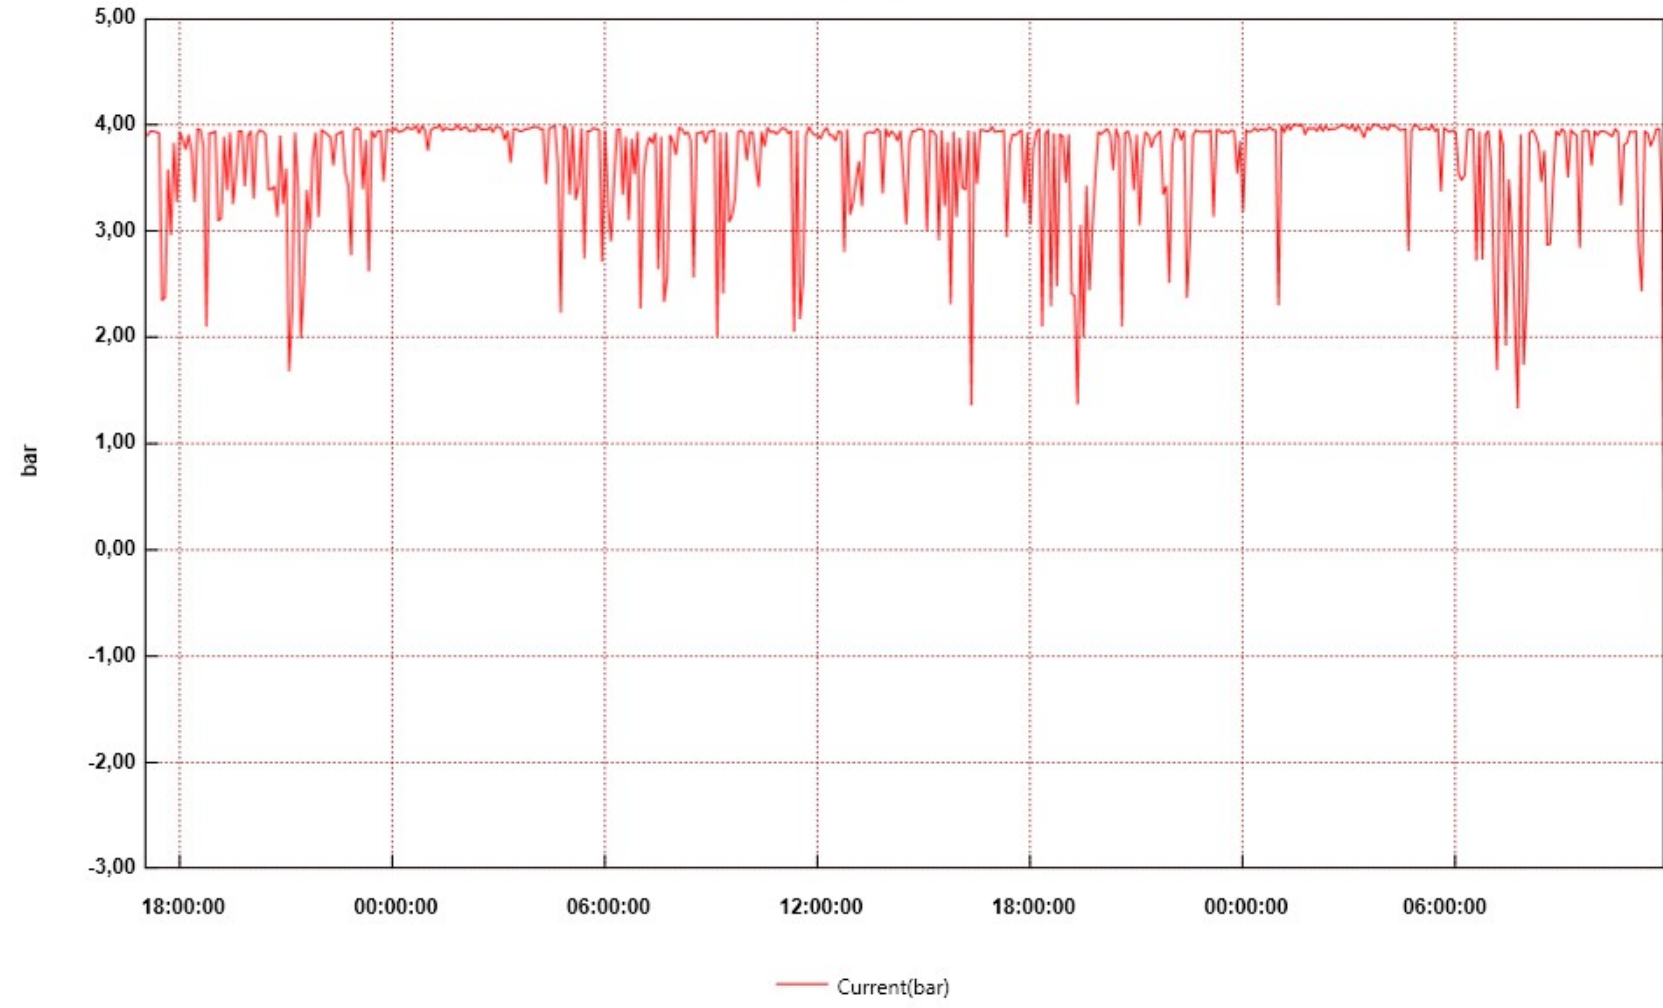

EasyLog USB

From: 16. mai 2016. a. 17:00:00 - To: 18. mai 2016. a. 11:55:00